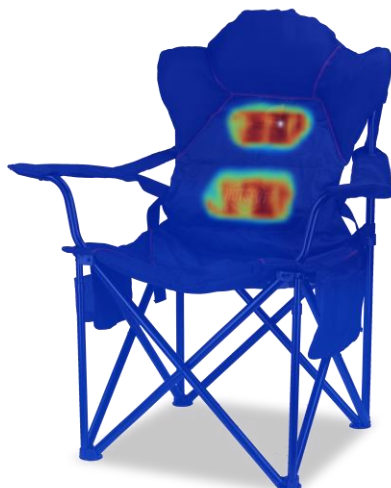

OZTENT®

Red-Belly HotSpot Chair

Key Features:

- Adjustable lumbar support
- Ultra Lightweight
- Soft comfort-forming armrests
- 200kg weight rating
- Headrest for carry bag storage

Description:

Our new Red-Belly HotSpot Chair is the toughest, lightest, most comfortable camping chair ever created. It can also be warmed or cooled as desired. Due to their heavy-duty magnesium alloy ultra-lite™ frame, this well-padded, extra-large chair can withstand weights of 200kg yet weighs only 3.7kg.

Incorporating Oztent's unique HotSpot pouches, campers can simply heat their chair on cold nights or keep their seat cool in the heat, without using power.

OZTENT®

Red-Belly HotSpot Chair

Specifications:

Material	
Frame	Magnesium alloy
Cover	600D Polyester
Specifications	
Setup Size	61cm (L) x 96cm (W) x 105cm (H) 24" (L) x 37.8" (W) x 41.3"
Packed Size	107cm (L) x 28cm (W) x 28cm (H) 42" (L) x 11" (W) x 11" (H)
Seat Height from Ground	47cm 18.5"
Seat Width	64cm 25.2"
Seat Depth	45cm 17.7"
Backrest Height from Seat	66cm 25.9"
Weight	3.7kg 8lb
Warranty	
Warranty Period	5 years (Manufacturer's)
Warranty Period (HotSpot Pouch)	1 year (Manufacturer's)